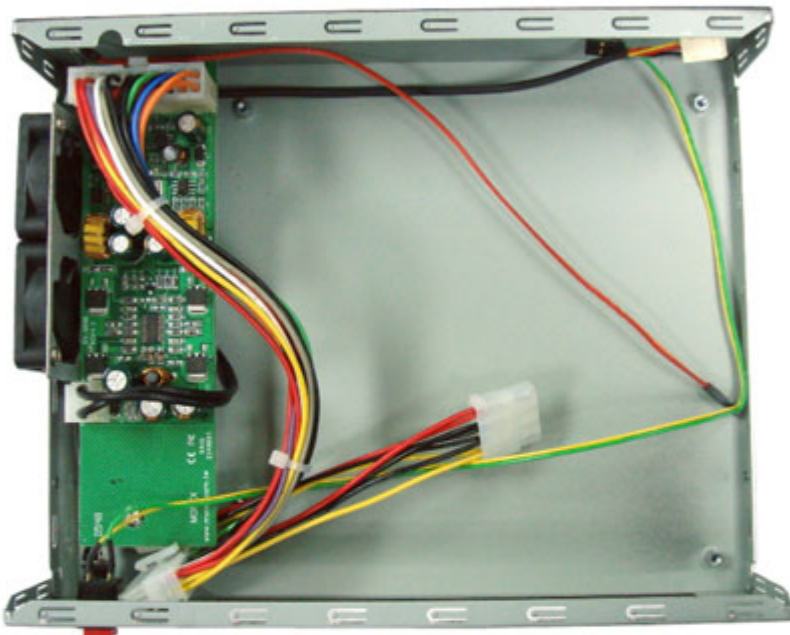

74.95 EUR
incl. 19% VAT, plus [shipping](#)

Support:  [Drawing](#)

Model No	5677
M/B Form Factor	Mini-ITX (6.7"x 6.7")
Dimensions (D x W x H)	186x 259.5 x 58.5(mm) , 2.8L

Drive Bays	Internal 2.5*1
CD/DVD Device	N/A
PSU Form Factor	Internal Power Supply: 80W (12V) External Power Supply (A/C): 60W & 80W (12V)
Indicators	1 x Power Status
Front I/O	N/A
Rear I/O	COM*1, Power Button
Material	Steel
System Fans	N/A
Thickness	0.8mm
Container Loading	20':1800, 40':23800, 40'HQ:4400
Application	POS, Kiosk, Media Box, Digital Signage